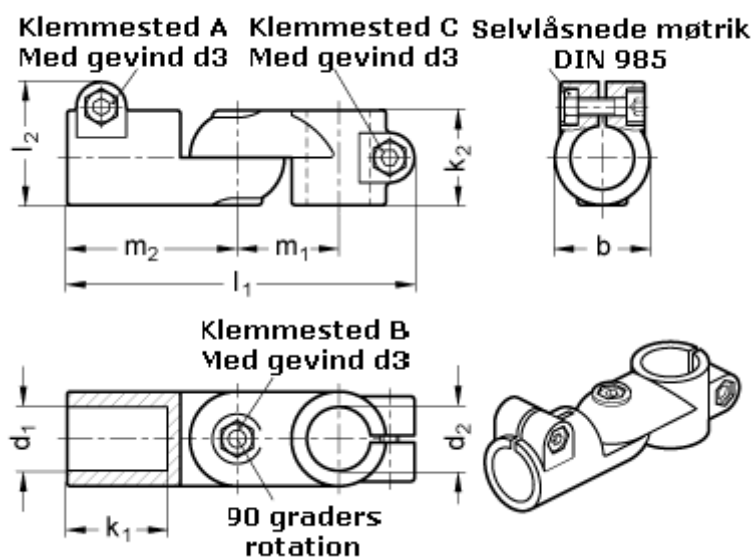

Article number: 20284B45B40S2BL

Description: E+G Swivel connector joint  
GN284-B45-B40-2-BL

## Measures

$b = 65$	$m_1 = 70$
$d_1 = B45$	$m_2 = 115$
$d_2 = B40$	
$d_3 = M10$	
$k_1 = 74.0$	
$k_2 = 65$	
$l_1 = 230$	
$l_2 = 77.5$	